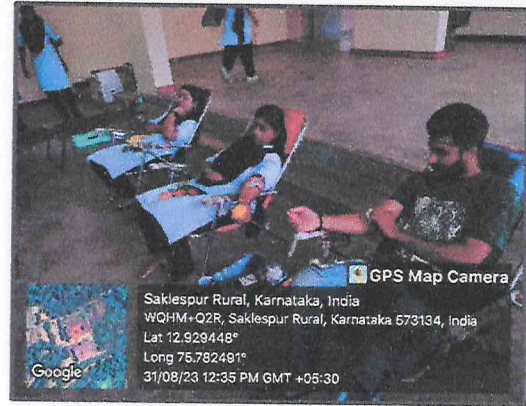

JSS Mahavidyapeetha, Mysore - 04

JSS INSTITUTE OF EDUCATION

(Recognized by the NCTE and Affiliated to University of Mysore, Mysore)

Sakleshpur – 573 134, PB No 26, Hassan Dist.

Email: jssioebdskp@gmail.com website: <https://jssioebdskp.org.in> Phone No: 97405 91647

SPECIAL PROGRAM

[Signature]
PRINCIPAL
J.S.S. Institute of Education
P.B. 26, SAKALESHPUR-573 134
Hassan Dist